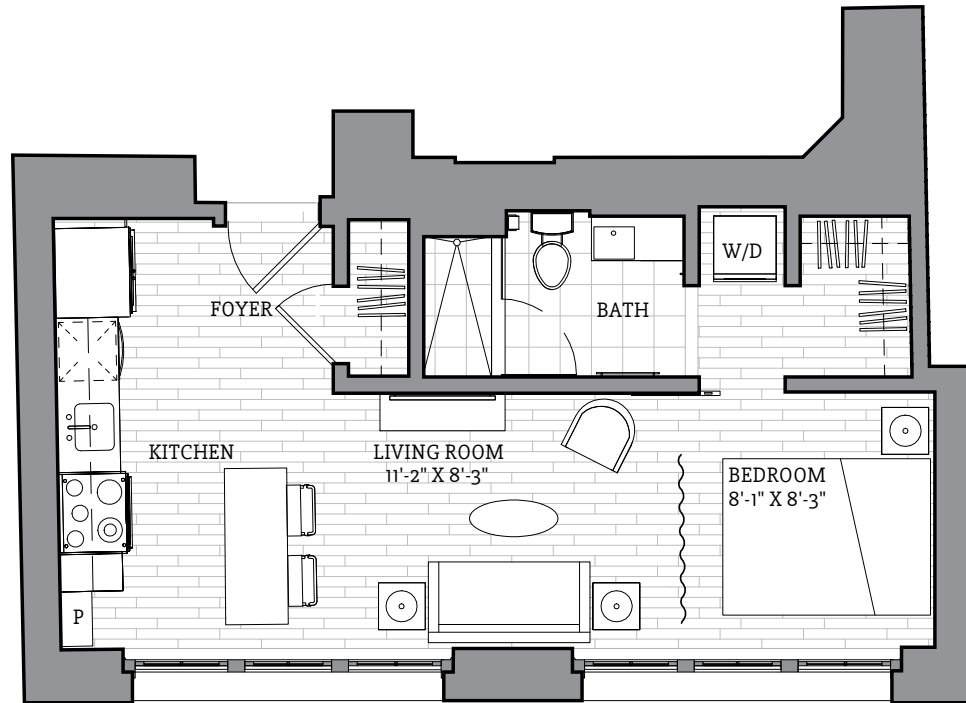

# STUDIO

**TYPE 1**  
studio  
one bath  
±452 sq ft

Elevations and floor plans are artist's renderings and are shown for illustration purposes only. All square feet are approximate only.