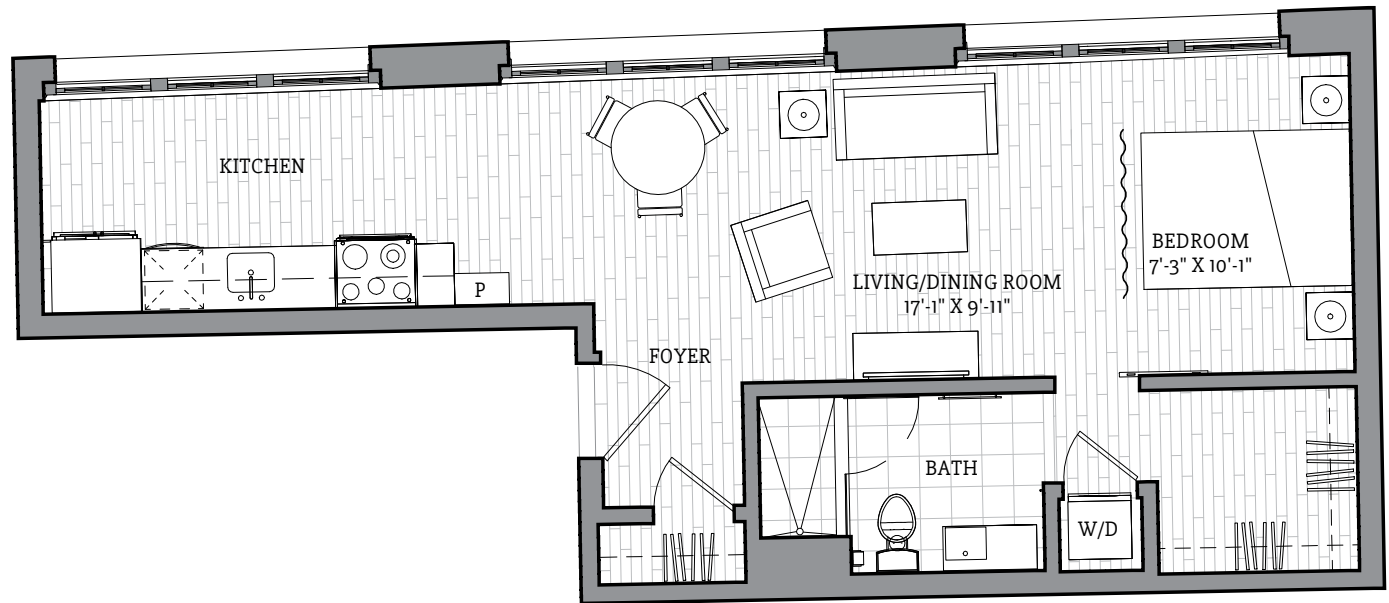

STUDIO

TYPE 6
studio
one bath
±572 sq ft

Elevations and floor plans are artist's renderings and are shown for illustration purposes only. All square feet are approximate only.